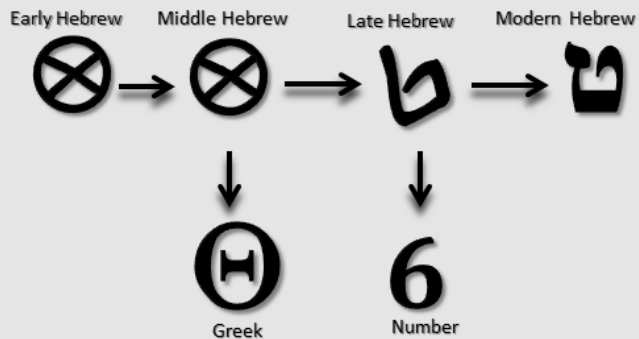

**Pattern
interrupter.
Lament in
hope.**

**Order in chaos.
Alphabetical
order.**

The Letter Zayin

The Letter Hhet

The Letter Tet

- Pictograph
- Early Hebrew
- A to Z, 66 verses
- Hope in Lament
- Triplet, aaa-bbb

Lamentation
19-21
'Tool to cut'
Remember

Lamentation
22-24
'doorway'
Merciful Love

Lamentation
25-27
'basket containing'
Good Stuffs

A small purple flower with two blossoms is growing out of a crack in a concrete sidewalk. The background is a blurred, light-colored concrete surface. The flower has green leaves and a thin stem. The crack in the sidewalk runs diagonally from the bottom left towards the top right, passing through the base of the flower.