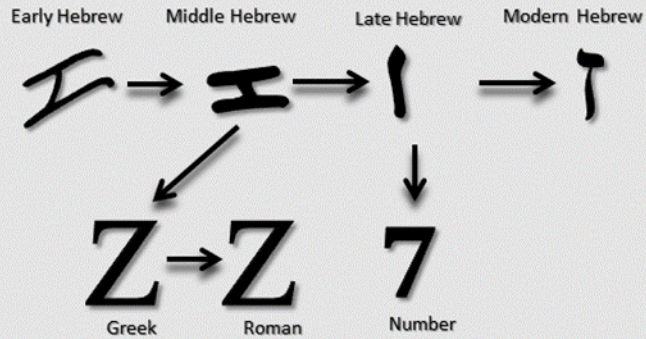

HOPE
IN
OUR
LAMENT

pattern
interrupt

LAMENTATION 3:19-27 | 9.00 AM | CLC

**Pattern
Interrupter**

The Cliffhanger 2

**Lamentation
3:19-27**

**What is a
Cliffhanger ?
Lam.3: 19-27**

**God's
agenda.
Pointer.**

**Pattern
interrupter.
Lament in
hope.**

**Order in chaos.
Alphabetical
order.**

The Letter Zayin

The Letter Hhet

The Letter Tet

- Pictograph
- Early Hebrew
- A to Z, 66 verses
- Hope in Lament
- Triplet, aaa-bbb

Lamentation
19-21
'Tool to cut'
Remember

Lamentation
22-24
'doorway'
Merciful Love

Lamentation
25-27
'basket containing'
Good Stuffs

A small purple flower with two blossoms is growing out of a crack in a concrete sidewalk. The background is a blurred, light-colored concrete surface. The flower has green leaves and a thin stem. The crack in the sidewalk runs diagonally from the bottom left towards the top right, passing through the base of the flower.